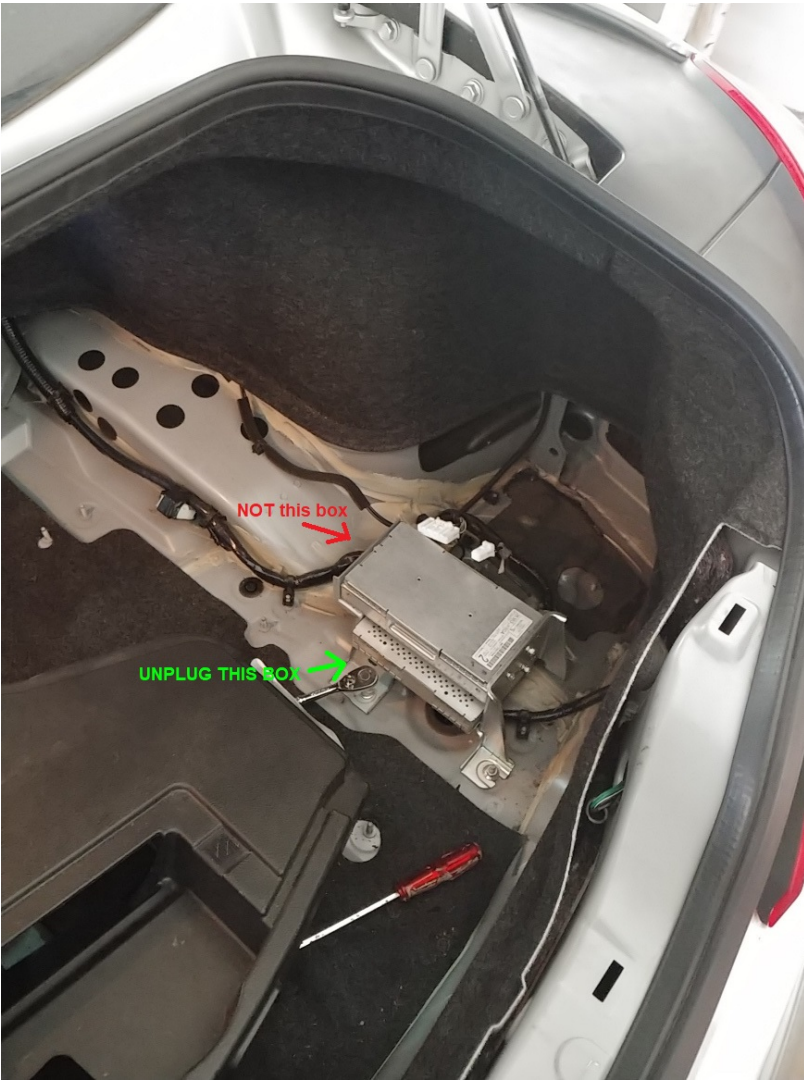

## SiriusXM tuner location for G37 vehicles

### G37 Coupe

Located under right side of trunk floor